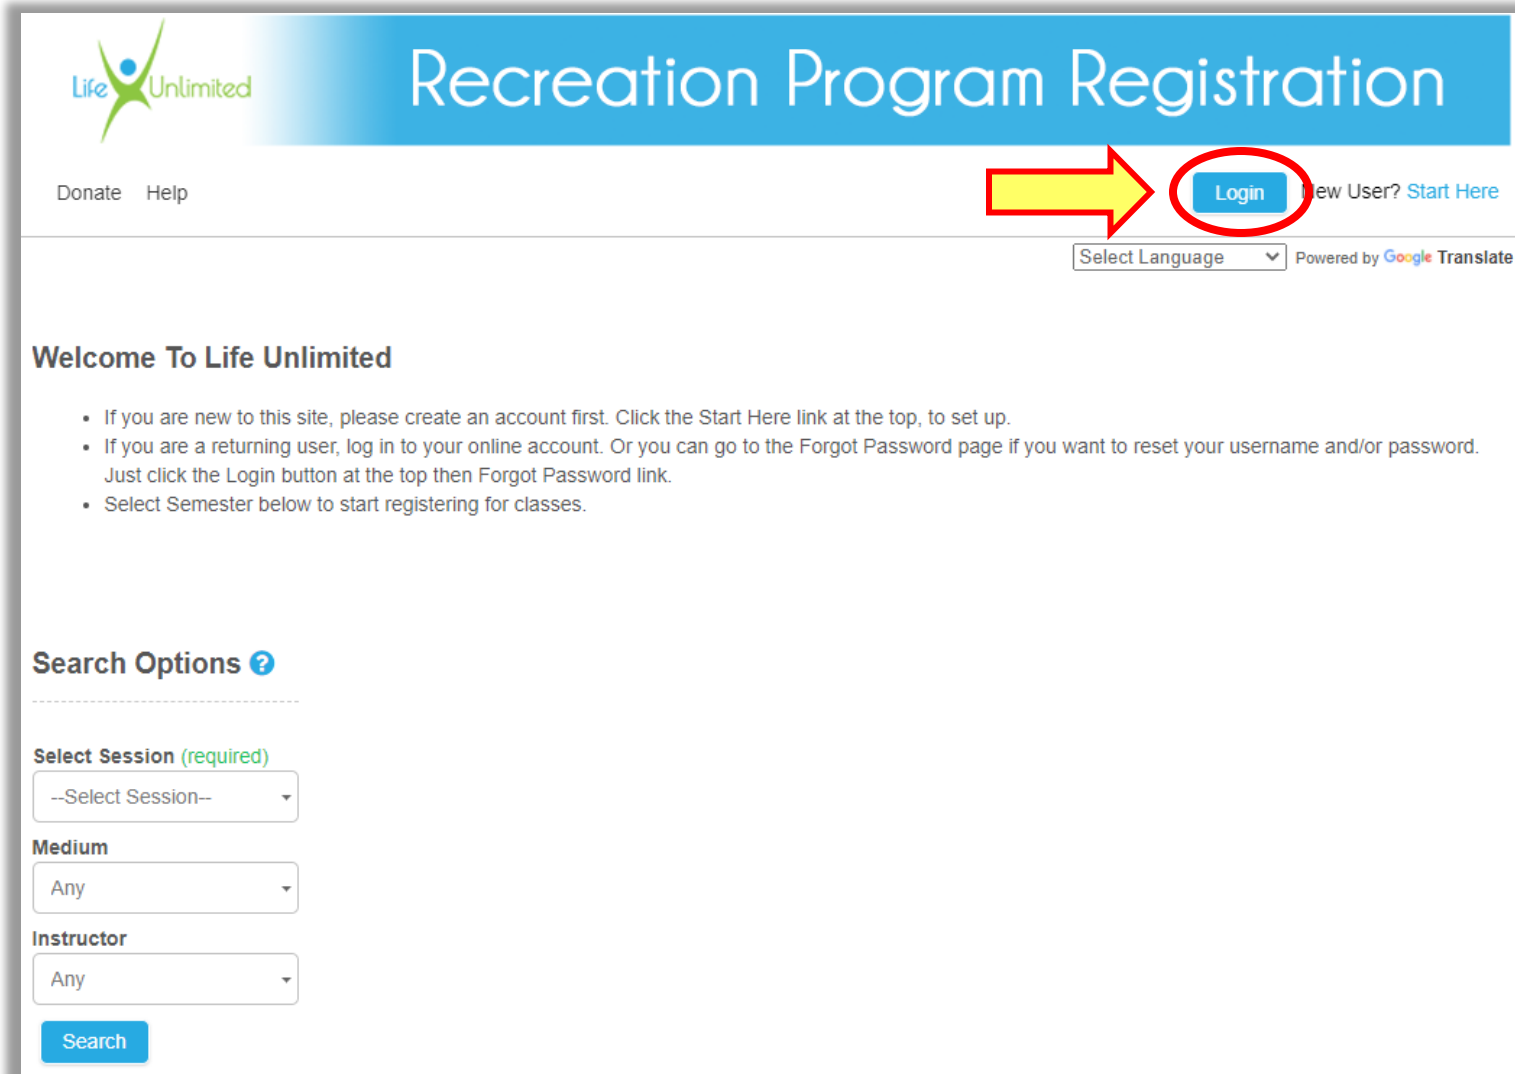

How to Retrieve your Online Username and Reset your Online Password

1. From the online registration site, click the Login button at the top.

- It will lead you to the Login page. Then, select the Click here link.

Life Unlimited Recreation Program Registration

Search Donate

Select Language ▼ Powered by Google Translate

Welcome To Life Unlimited

If you are new to this site, please create an account first. Click the Start Here link at the top, to set up.
If you are a returning user, log in to your online account. Or you can go to the Forgot Password page if you want to reset your username and/or password. Just click the Login button at the top then Forgot Password link.